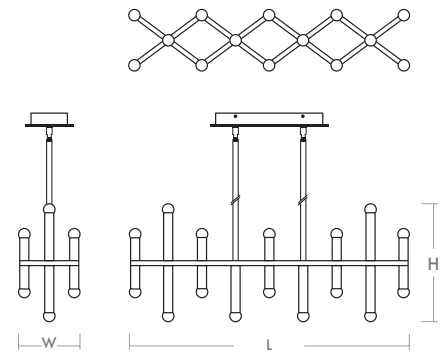

**DIMMING** TRIAC Dimming

**CONSTRUCTION** Cold Rolled Steel Housing and Canopy

**DIFFUSER** - Frosted Acrylic

**FINISHES** Black/Aged Brass (-1540)

**MOUNTING** 4" Octagonal J-Box

**STANDARDS** cETL Damp listed, Conforms to UL STD 1598, Certified CAN/CSA STD C22.2 No 250.0.

**DIMENSIONS**

**W. Fixture:** 7.375"  
**L. Fixture:** 33.50"  
**H. Fixture:** 14.125"  
**Supplied with 2-8", 2-12", and 3-16" stems to customize hanging height**

Note: Canopy swivel allows up to a 20° slope

Order example for standard fixture:  
**3-686-1540** (x- Voltage - xxx-Sequence # - xx-Finish)  
**3:** 120V Only